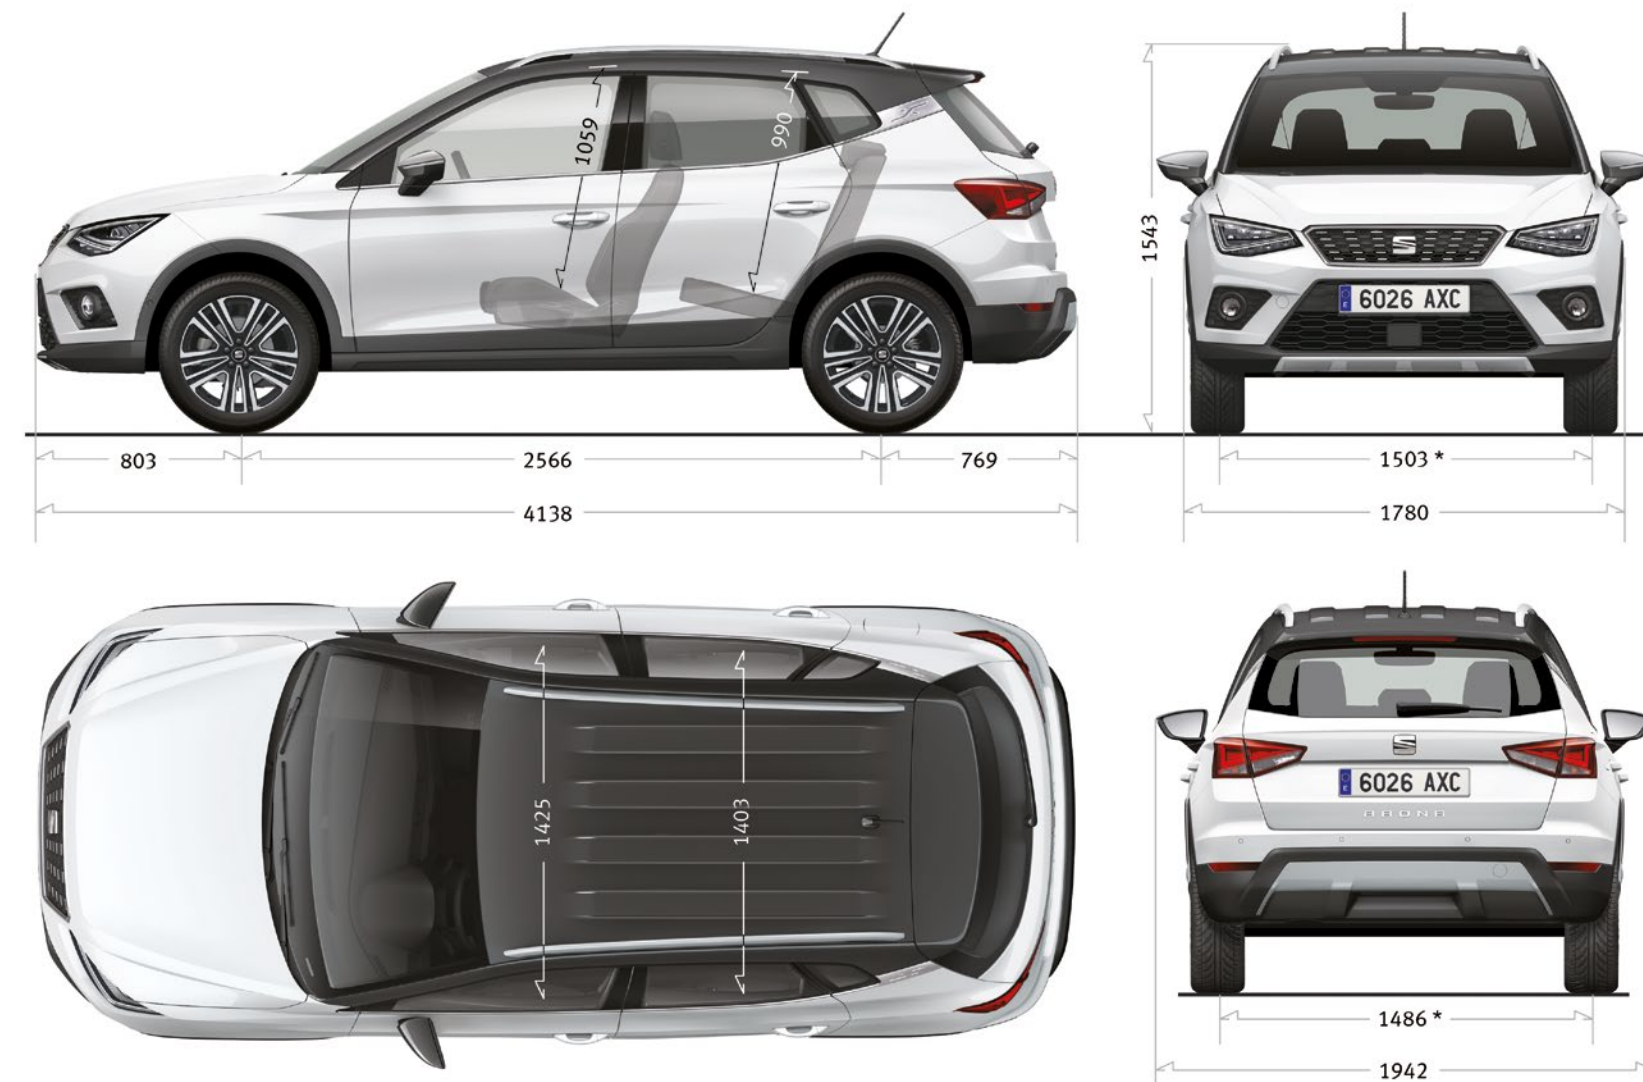

Engine specs.

	Reference	Style	Xcellence	FR	Combined fuel consumption (l/100 km)	CO₂ Combined Mass emissions (g/km)
Petrol						
1.0 EcoTSI 95 HP (70 KW) Start/Stop	●	●	●	-	5.0¹	115
1.0 EcoTSI 115 HP (85 KW) Start/Stop	-	●	●	●	4.9 - 5.0	113-114
1.0 EcoTSI 115 HP (85 KW) Automatic	-	●	●	●	5.0¹	115
1.5 TSI Evo 150 HP (110 KW) Start/Stop	-	-	-	●	5.1¹	118
1.6 MPI 110 HP (81 KW)	●	●	●	●	-	-
Diesel						
1.6 CR 95 HP (70 KW) Start/Stop	●	●	●	-	4.1¹	107¹

Exterior colours.

	Reference		Style			Xcellence			FR			
	Body	Body	Roof			Body	Roof			Body	Roof	
			Grey	Black	Orange		Grey	Black	Orange		Grey	Black
Candy White	●	●	●	●	●	●	●	●	●	●	●	
Mediterraneo Blue	●	●	●	●	●	●	●	●	●	●	●	
Mystic Magenta	●	●	●	●	-	●	●	-	-	-	-	
Eclipse Orange	●	●	●	●	●	●	●	●	●	●	●	
Mystery Blue²	●	●	●	●	-	●	●	-	●	●	●	
Desire Red	●	●	●	●	-	●	●	-	●	●	●	
Urban Silver²	●	●	●	●	●	●	●	●	●	●	●	
Pirineos Grey	●	●	●	●	●	●	●	●	●	●	●	
Midnight Black²	●	●	●	●	●	●	●	●	●	●	●	
Nevada White²	●	●	●	●	●	●	●	●	●	●	●	

Rearview mirrors: Body colour   Rearview mirrors: Roof colour

● Optional
- Not available

¹ Provisional data
² SOP wk.04/2018

Dimensions.