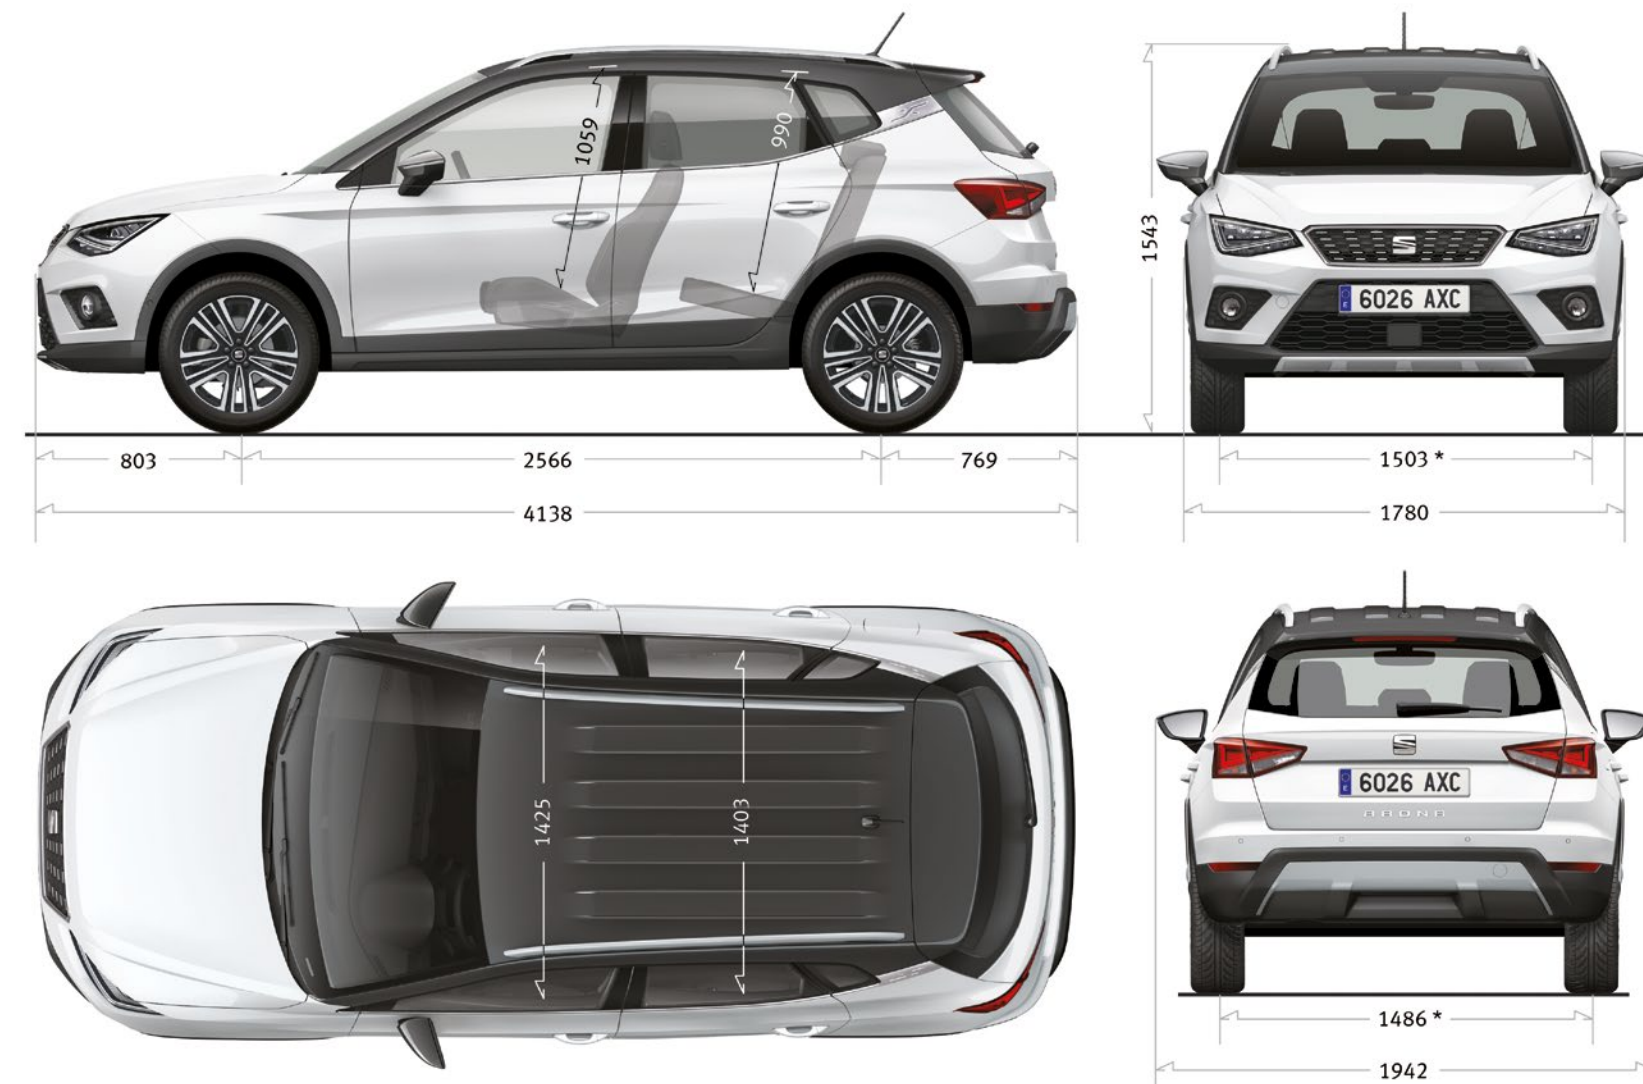

Rearview mirrors: Body colour Rearview mirrors: Roof colour

● Optional
- Not available

¹ Provisional data
² SOP wk.04/2018

Dimensions.

SEAT is committed to a policy of continuous product development and reserves the right to make changes to specifications, colours and prices without notice. The information in this brochure can therefore be given as guidance only. While SEAT makes every effort to ensure that specifications are accurate at the time of publication, you should always check with your authorised SEAT Partner for the latest information. Due to limitations of the printing process the colours reproduced in this brochure may vary slightly from the actual paint colour and material. This vehicle and all its parts, as well as the original spares, were designed according to the Legal Regulations governing the prevention and minimisation of Environmental Impact, through the use of recycled/recyclable materials, with measures taken to achieve suitable recycling for the conservation and improvement of environmental quality.